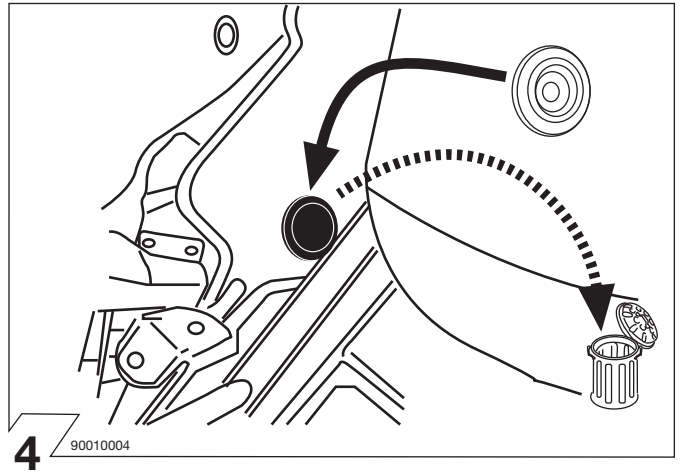

9 90500008

| | Anschluss Steckdose | Connection de la prise | Socket connection | Contatto la presa |
|--------|------------------------|---------------------------|----------------------|----------------------|
| 1/L | schwarz/weiss | noir/blanc | black/white | nero/bianco |
| 2/54g | weiss | blanc | white | bianco |
| 3/31 | braun | marron | brown | marrone |
| 4/R | schwarz/grün | noir/vert | black/green | nero/verde |
| 5/58-R | grau/rot | gris/rouge | grey/red | grigio/rosso |
| 6/54 | schwarz/rot | noir/rouge | black/red | nero/rosso |
| 7/58-L | grau/schwarz | gris/noir | grey/black | grigio/nero |
| 8/58b | schwarz | noir | black | nero |