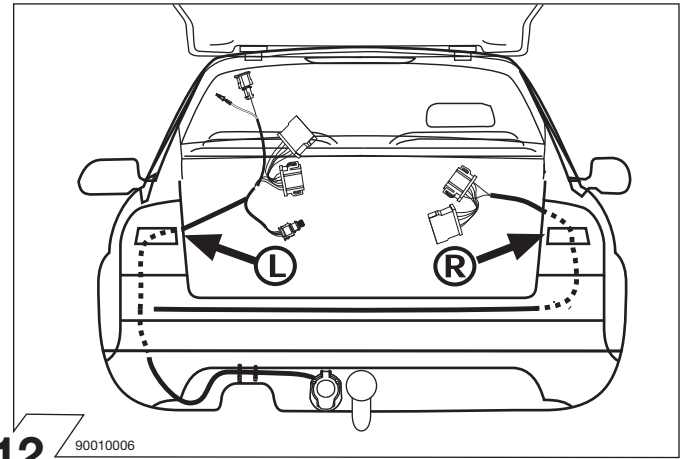

10 90500003

12 90010006