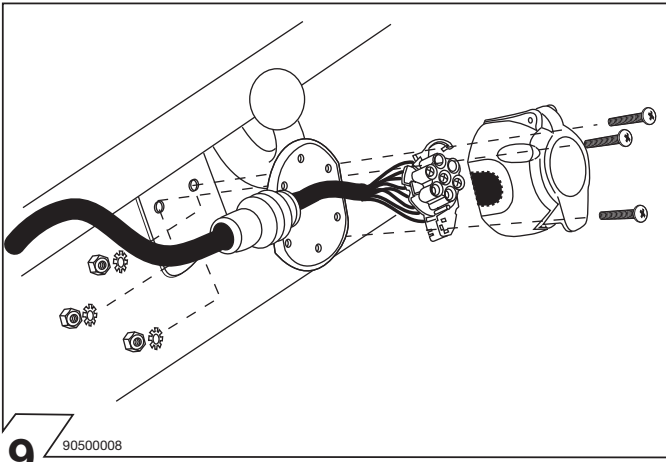

9 90500008

| | Anschluss Steckdose | Connection de la prise | Socket connection | Contatto la presa |
|--------|------------------------|---------------------------|----------------------|----------------------|
| 1/L | schwarz/weiss | noir/blanc | black/white | nero/bianco |
| 2/54g | weiss | blanc | white | bianco |
| 3/31 | braun | marron | brown | marrone |
| 4/R | schwarz/grün | noir/vert | black/green | nero/verde |
| 5/58-R | grau/rot | gris/rouge | grey/red | grigio/rosso |
| 6/54 | schwarz/rot | noir/rouge | black/red | nero/rosso |
| 7/58-L | grau/schwarz | gris/noir | grey/black | grigio/nero |
| 8/58b | schwarz | noir | black | nero |