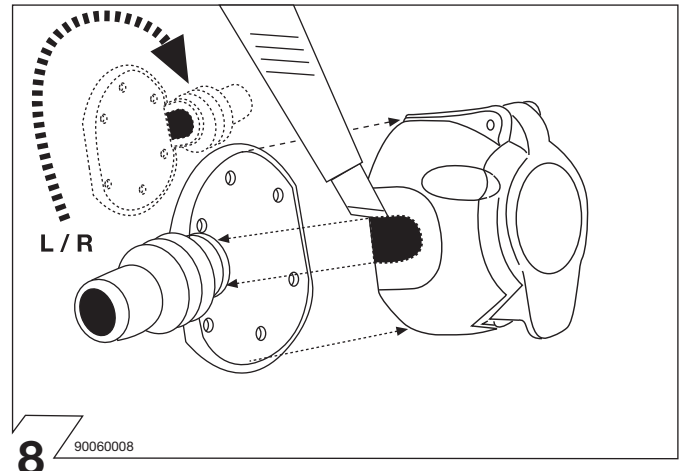

9 90500008

| | Anschluss Steckdose | Connection de la prise | Socket connection | Contatto la presa |
|--------|------------------------|---------------------------|----------------------|----------------------|
| 1/L | schwarz/weiss | noir/blanc | black/white | nero/bianco |
| 2/54g | weiss | blanc | white | bianco |
| 3/31 | braun | marron | brown | marrone |
| 4/R | schwarz/grün | noir/vert | black/green | nero/verde |
| 5/58-R | grau/rot | gris/rouge | grey/red | grigio/rosso |
| 6/54 | schwarz/rot | noir/rouge | black/red | nero/rosso |
| 7/58-L | grau/schwarz | gris/noir | grey/black | grigio/nero |
| 8/58b | schwarz | noir | black | nero |