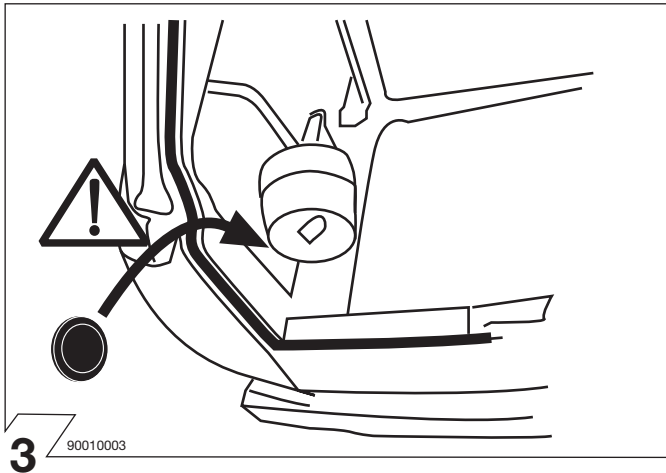

9 90500008

| | Anschluss Steckdose | Connection de la prise | Socket connection | Contatto la presa |
|--------|------------------------|---------------------------|----------------------|----------------------|
| 1/L | schwarz/weiss | noir/blanc | black/white | nero/bianco |
| 2/54g | weiss | blanc | white | bianco |
| 3/31 | braun | marron | brown | marrone |
| 4/R | schwarz/grün | noir/vert | black/green | nero/verde |
| 5/58-R | grau/rot | gris/rouge | grey/red | grigio/rosso |
| 6/54 | schwarz/rot | noir/rouge | black/red | nero/rosso |
| 7/58-L | grau/schwarz | gris/noir | grey/black | grigio/nero |
| 8/58b | schwarz | noir | black | nero |