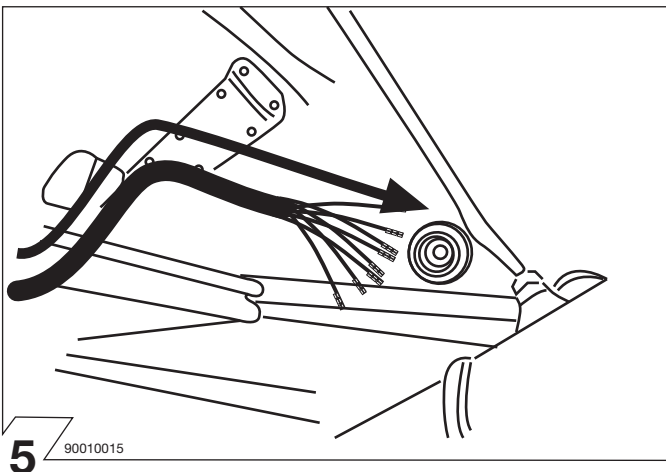

9 90500008

| | Anschluss Steckdose | Connection de la prise | Socket connection | Contatto la presa |
|--------|------------------------|---------------------------|----------------------|----------------------|
| 1/L | schwarz/weiss | noir/blanc | black/white | nero/bianco |
| 2/54g | weiss | blanc | white | bianco |
| 3/31 | braun | marron | brown | marrone |
| 4/R | schwarz/grün | noir/vert | black/green | nero/verde |
| 5/58-R | grau/rot | gris/rouge | grey/red | grigio/rosso |
| 6/54 | schwarz/rot | noir/rouge | black/red | nero/rosso |
| 7/58-L | grau/schwarz | gris/noir | grey/black | grigio/nero |
| 8/58b | schwarz | noir | black | nero |