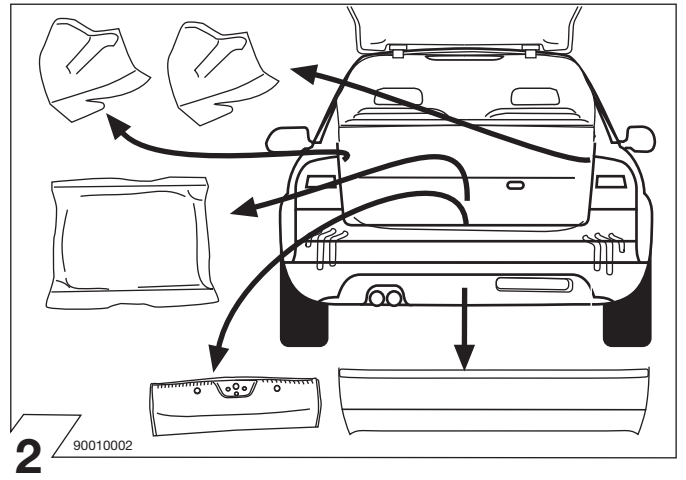

9 90500008

| | Anschluss Steckdose | Connection de la prise | Socket connection | Contatto la presa |
|--------|------------------------|---------------------------|----------------------|----------------------|
| 1/L | schwarz/weiss | noir/blanc | black/white | nero/bianco |
| 2/54g | weiss | blanc | white | bianco |
| 3/31 | braun | marron | brown | marrone |
| 4/R | schwarz/grün | noir/vert | black/green | nero/verde |
| 5/58-R | grau/rot | gris/rouge | grey/red | grigio/rosso |
| 6/54 | schwarz/rot | noir/rouge | black/red | nero/rosso |
| 7/58-L | grau/schwarz | gris/noir | grey/black | grigio/nero |
| 8/58b | schwarz | noir | black | nero |