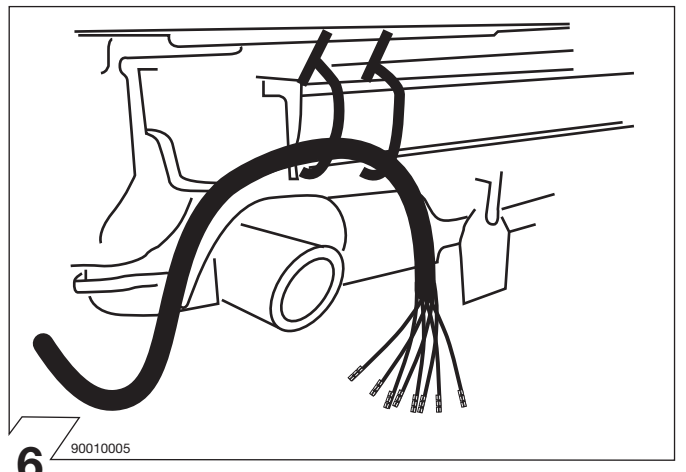

9 90500008

| | Anschluss Steckdose | Connection de la prise | Socket connection | Contatto la presa |
|--------|------------------------|---------------------------|----------------------|----------------------|
| 1/L | schwarz/weiss | noir/blanc | black/white | nero/bianco |
| 2/54g | weiss | blanc | white | bianco |
| 3/31 | braun | marron | brown | marrone |
| 4/R | schwarz/grün | noir/vert | black/green | nero/verde |
| 5/58-R | grau/rot | gris/rouge | grey/red | grigio/rosso |
| 6/54 | schwarz/rot | noir/rouge | black/red | nero/rosso |
| 7/58-L | grau/schwarz | gris/noir | grey/black | grigio/nero |
| 8/58b | schwarz | noir | black | nero |