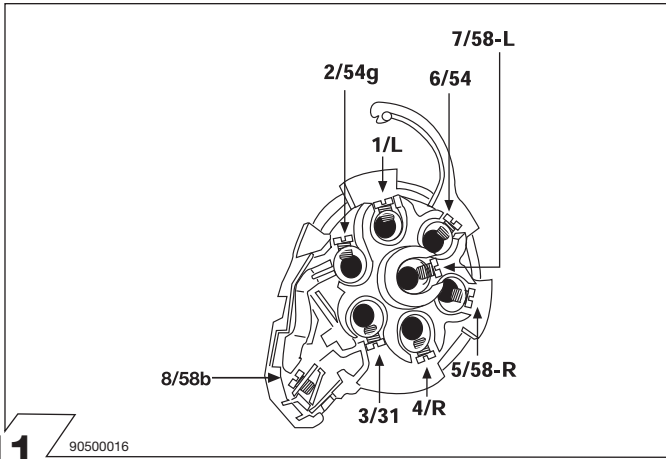

11 90500016