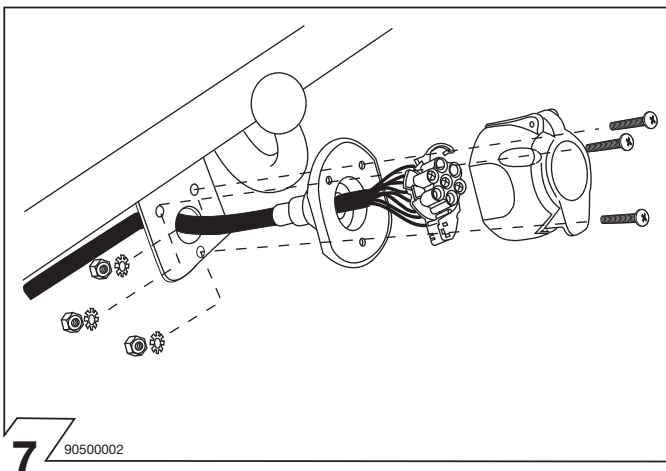

9 90500008

| | Anschluss Steckdose | Connection de la prise | Socket connection | Contatto la presa |
|--------|------------------------|---------------------------|----------------------|----------------------|
| 1/L | schwarz/weiss | noir/blanc | black/white | nero/bianco |
| 2/54g | weiss | blanc | white | bianco |
| 3/31 | braun | marron | brown | marrone |
| 4/R | schwarz/grün | noir/vert | black/green | nero/verde |
| 5/58-R | grau/rot | gris/rouge | grey/red | grigio/rosso |
| 6/54 | schwarz/rot | noir/rouge | black/red | nero/rosso |
| 7/58-L | grau/schwarz | gris/noir | grey/black | grigio/nero |
| 8/58b | schwarz | noir | black | nero |